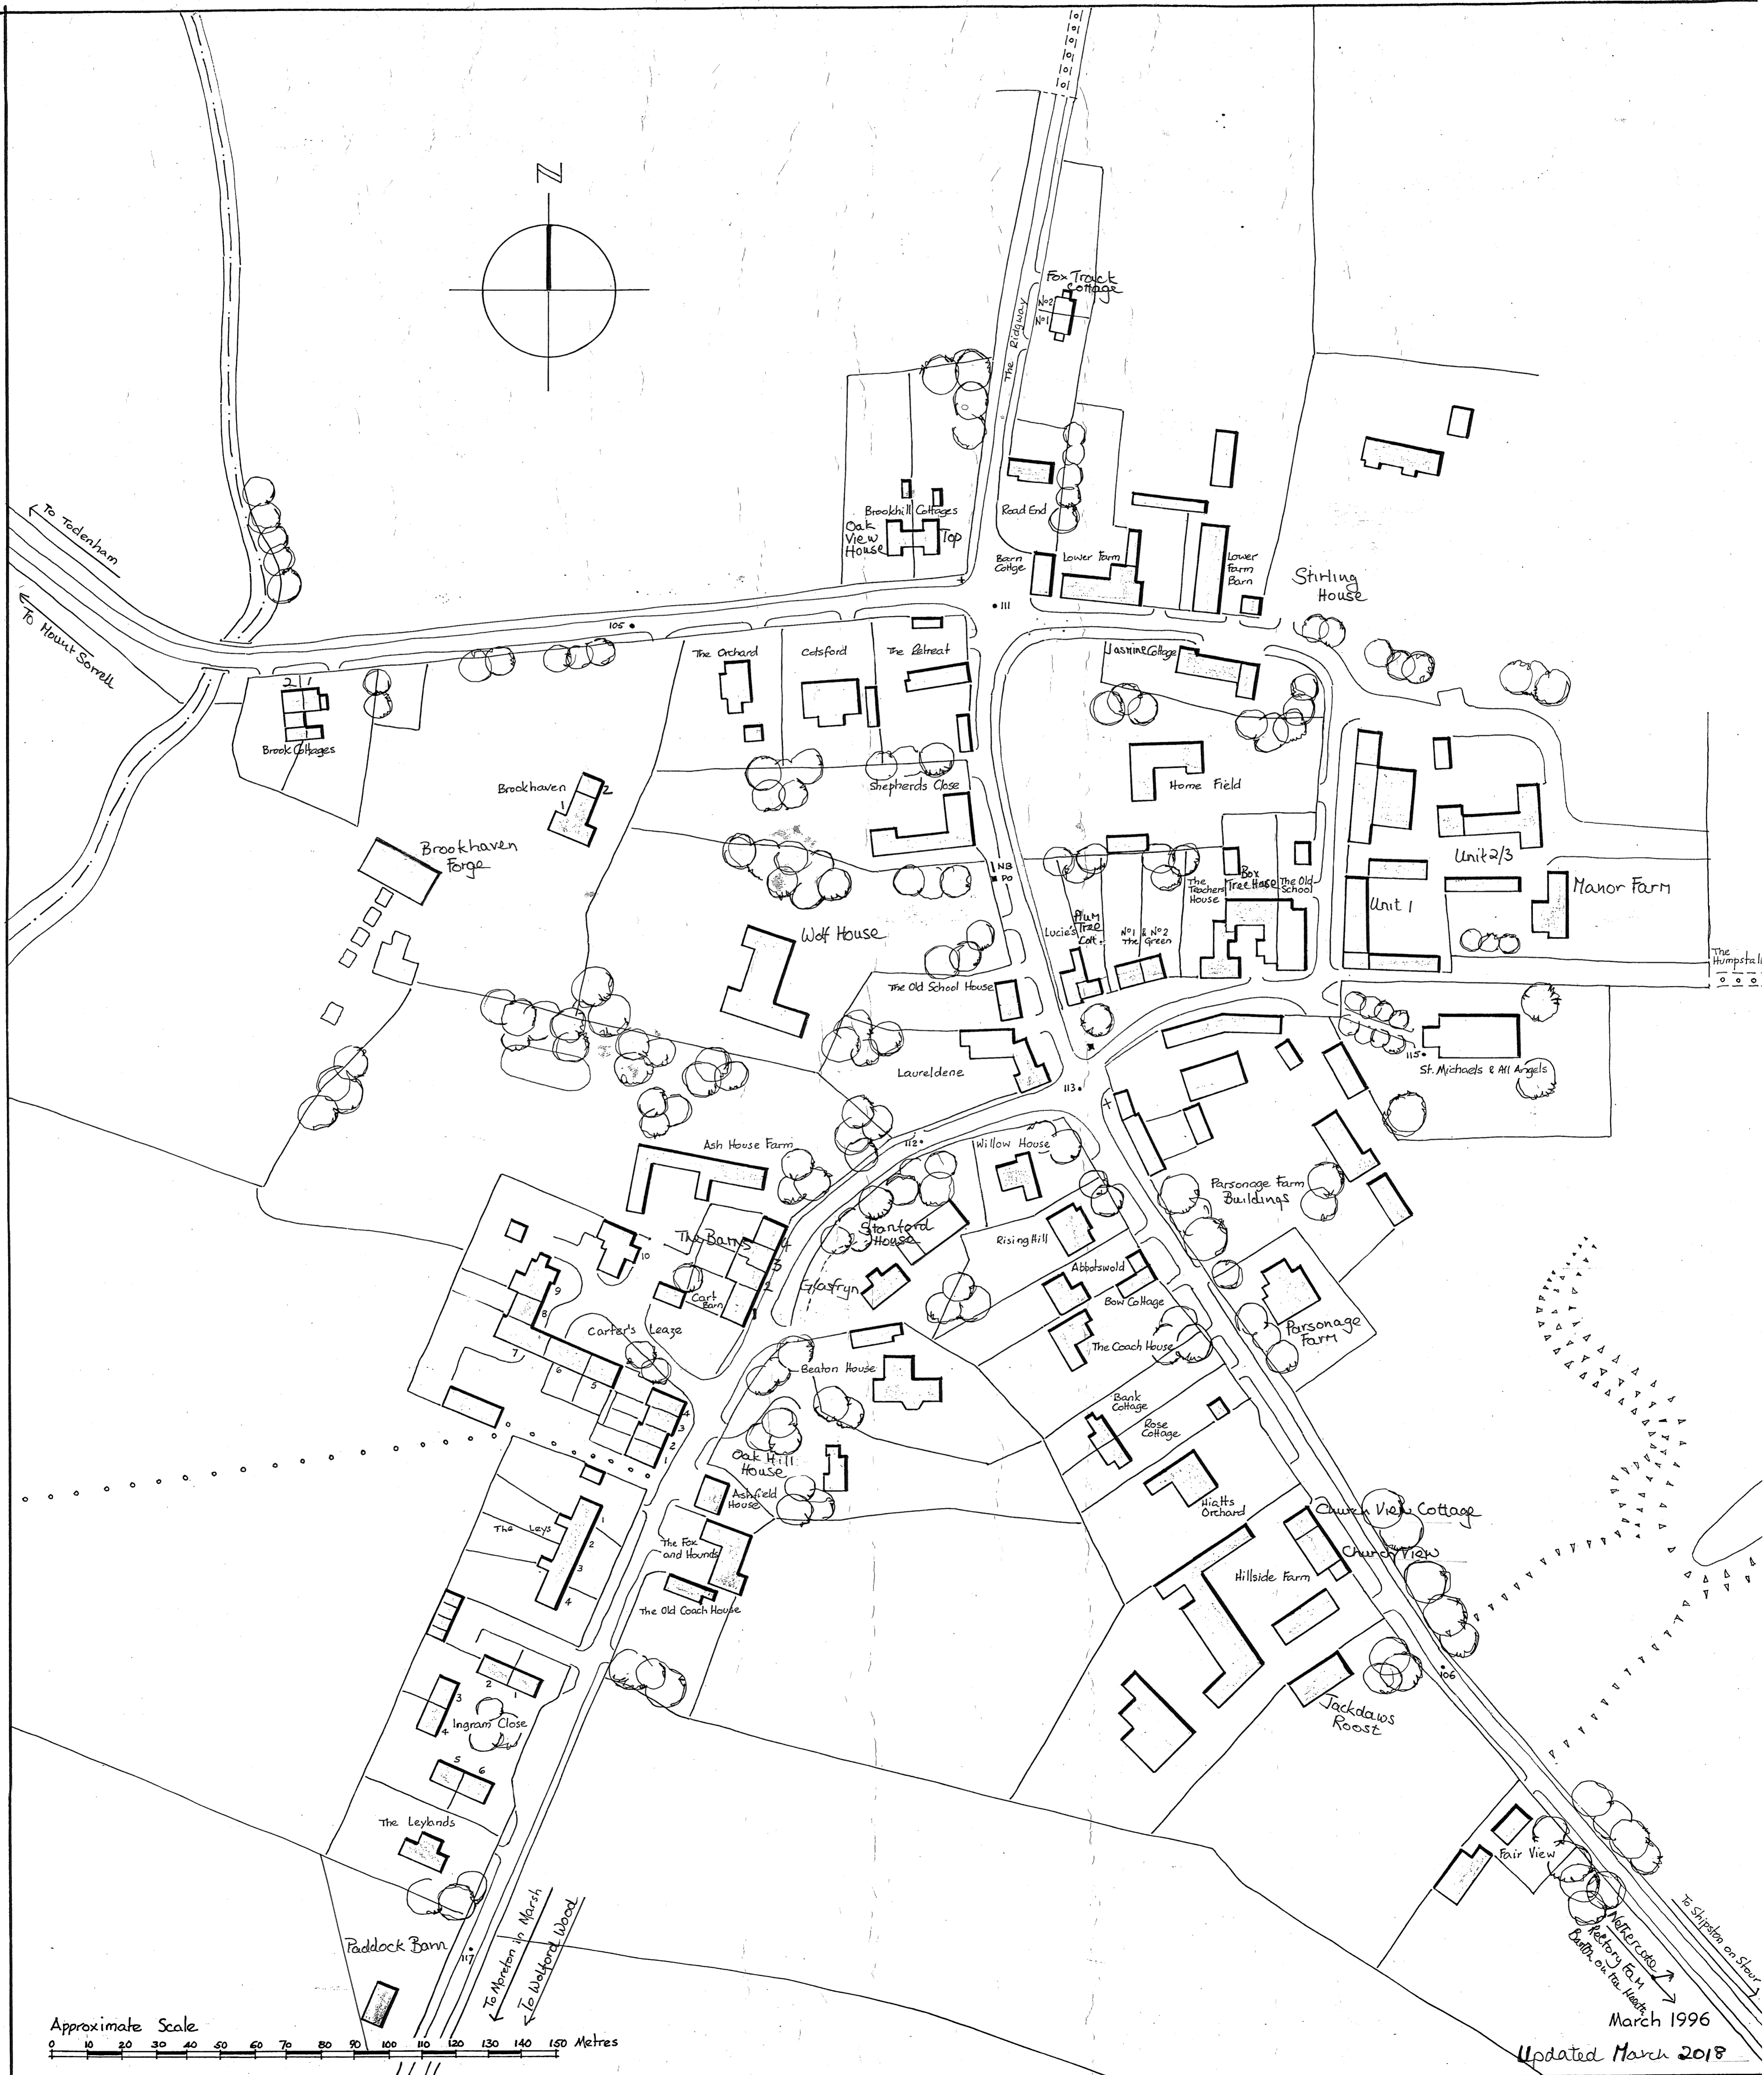

This map was drawn by the late Frank Cox of Laureldene and kindly donated by his family

Great Wolford

Village Plan